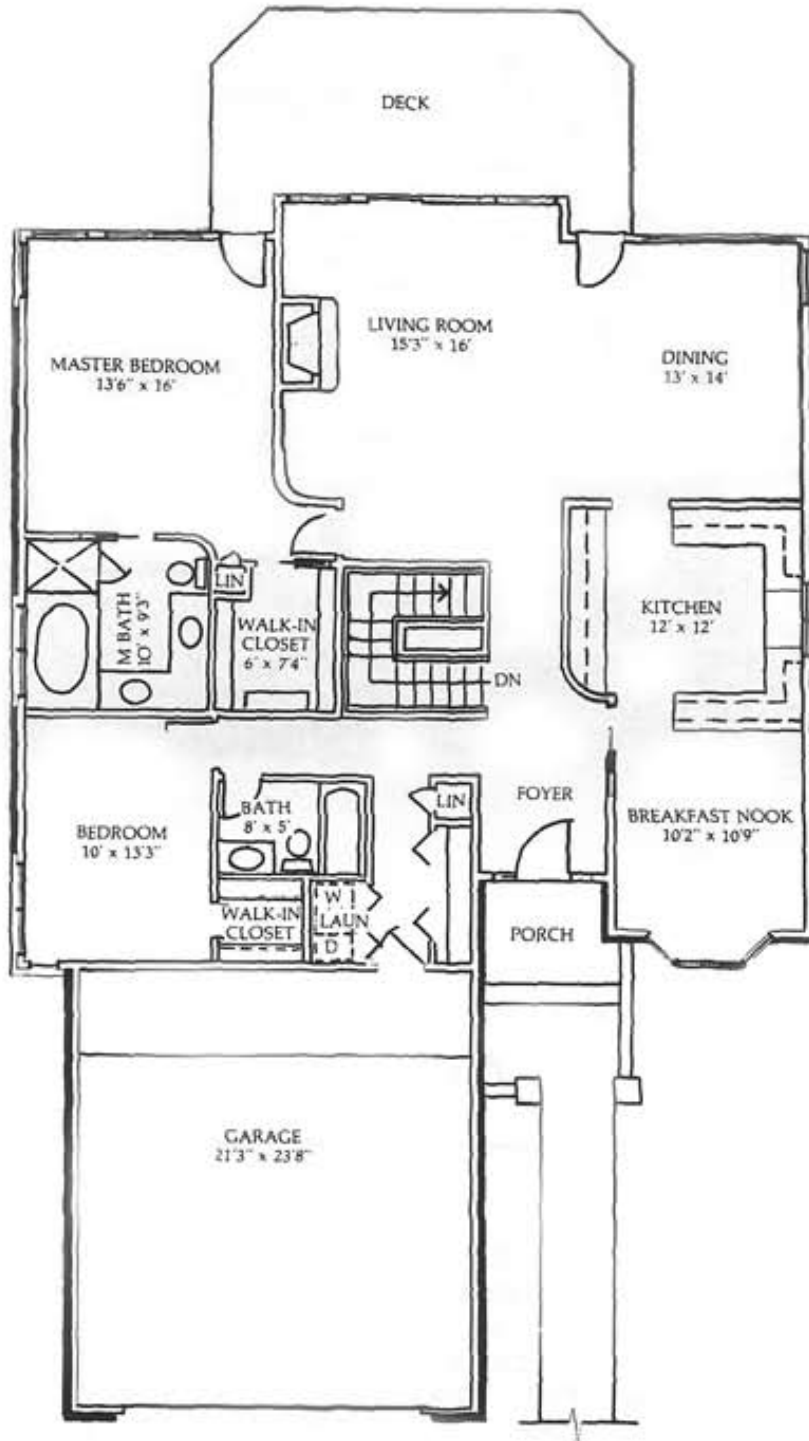

## Augusta

---

Visitors of your home will certainly take notice of the dramatic entrance to the Pebble Beach. Vaulted ceiling throughout make this home a showplace. The master bedroom affords a spectacular view of the golf course. His and her walk-in closets plus a separate bath and shower design in the master bath are additional amenities of the master suite. A second bedroom/den with a full bath is also included in this floor plan. The spacious kitchen utilizes a center island for additional work space and is complemented by a breakfast nook for casual dining. A beautiful staircase off the foyer accesses the lower level. Enjoy the warmth of a crackling fire in the living room fireplace or a cool autumn breeze on the deck overlooking the golf course. In any case you'll be happy to call Pebble Beach home!

# Augusta

Total Square Feet 1,705

*At time of printing all information was correct. Developers reserve the right to make any necessary changes.*

---