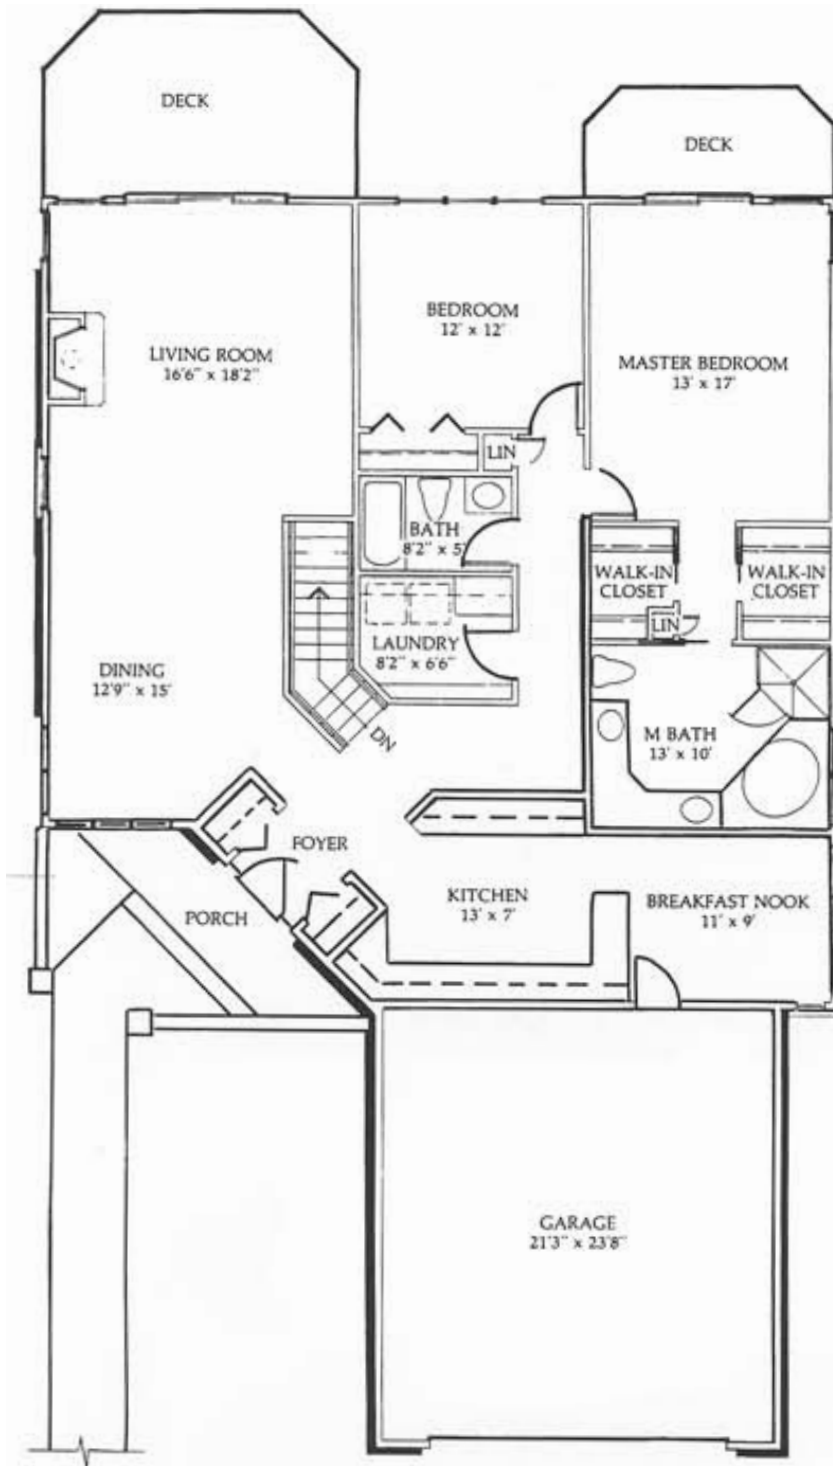

Harbor Town

A spectacular view of the golf course can be seen from both the master and guest bedrooms in the Harbor Town. The master bath has both a bathtub and shower. Vaulted ceilings complement the large living and dining areas and make entertaining a pleasure. A third bedroom/den is located directly off the kitchen area. An option plan eliminates this bedroom/den area, increasing the size of the kitchen and nook areas. The lower level entry is accented by a beautifully crafted staircase just off the foyer. Laundry facilities are conveniently located on the main level near the bedroom areas.

Harbor Town

Total Square Feet 1,750

At time of printing all information was correct. Developers reserve the right to make any necessary changes.

Harbor Town

Total Square Feet 1,930

At time of printing all information was correct. Developers reserve the right to make any necessary changes.