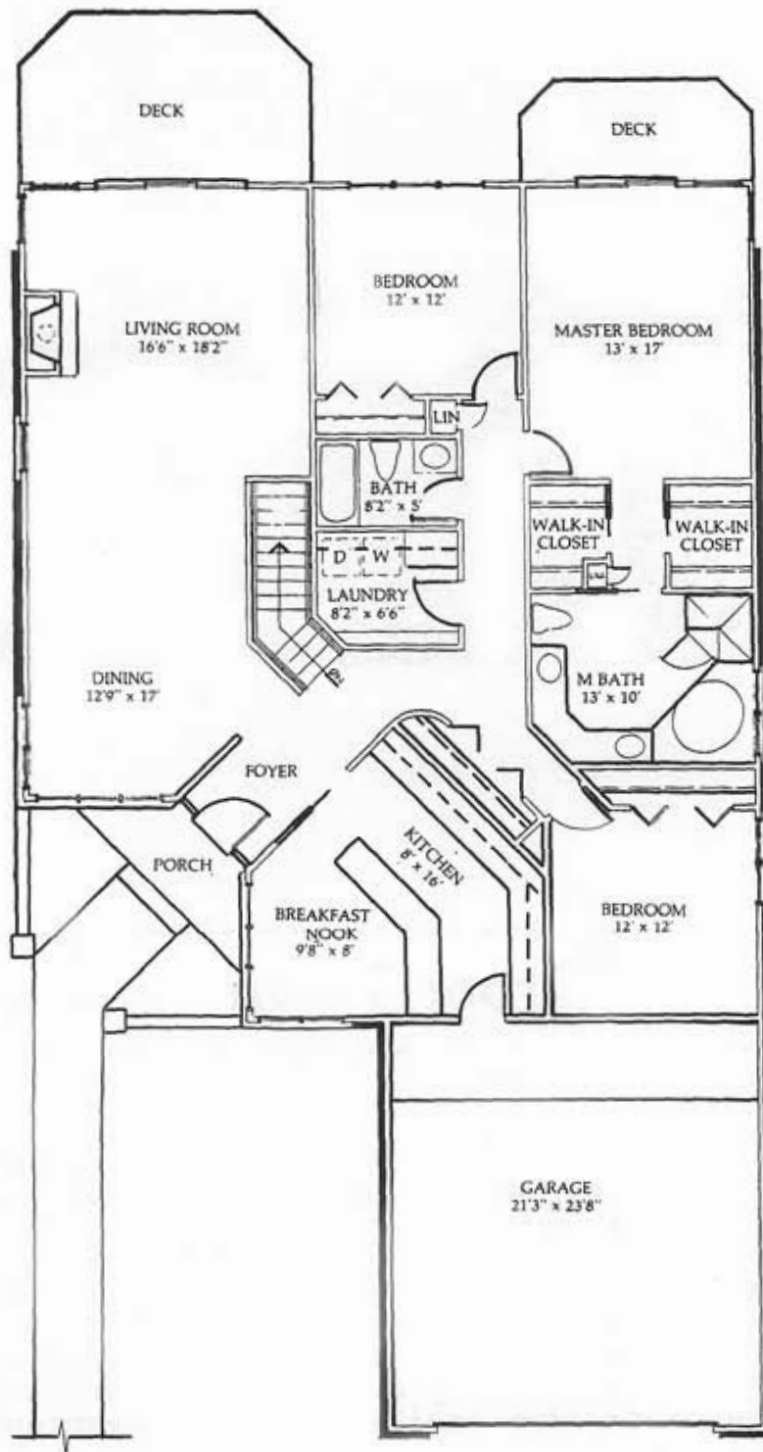

Harbor Town

A spectacular view of the golf course can be seen from both the master and guest bedrooms in the Harbor Town. The master bath has both a bathtub and shower. Vaulted ceilings complement the large living and dining areas and make entertaining a pleasure. A third bedroom/den is located directly off the kitchen area. An option plan eliminates this bedroom/den area, increasing the size of the kitchen and nook areas. The lower level entry is accented by a beautifully crafted staircase just off the foyer. Laundry facilities are conveniently located on the main level near the bedroom areas.

Harbor Town

Total Square Feet 1,750

At time of printing all information was correct. Developers reserve the right to make any necessary changes.

Harbor Town

Total Square Feet 1,930

At time of printing all information was correct. Developers reserve the right to make any necessary changes.