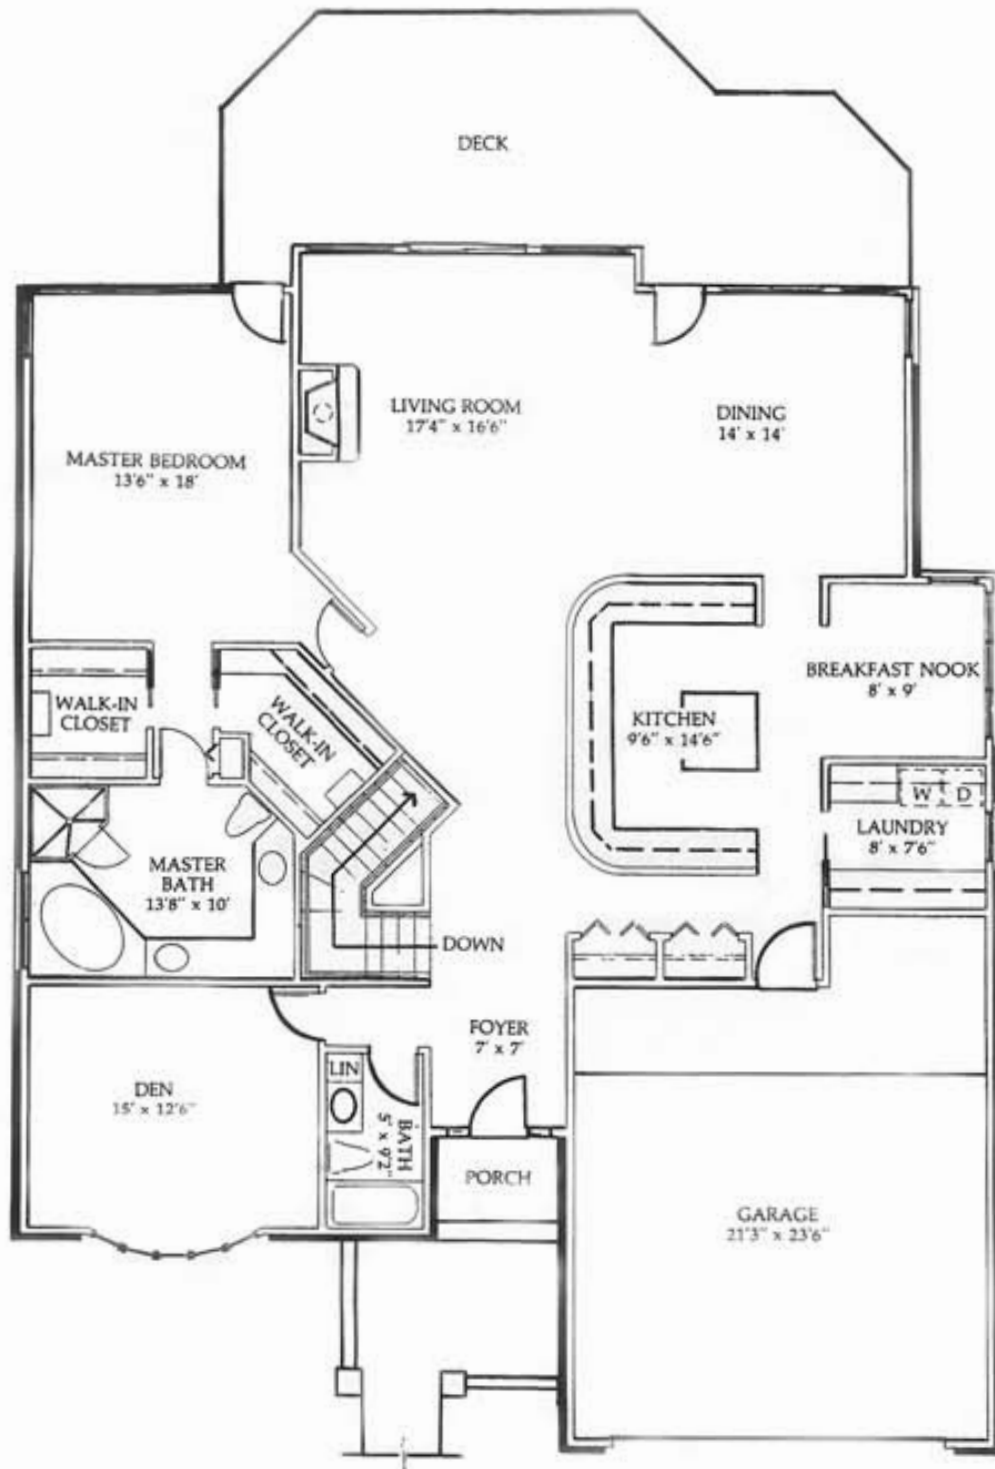

## **Pebble Beach**

---

Visitors of your home will certainly take notice of the dramatic entrance to the Pebble Beach. Vaulted ceiling throughout make this home a showplace. The master bedroom affords a spectacular view of the golf course. His and her walk-in closets plus a separate bath and shower design in the master bath are additional amenities of the master suite. A second bedroom/den with a full bath is also included in this floor plan. The spacious kitchen utilizes a center island for additional work space and is complemented by a breakfast nook for casual dining. A beautiful staircase off the foyer accesses the lower level. Enjoy the warmth of a crackling fire in the living room fireplace or a cool autumn breeze on the deck overlooking the golf course. In any case you'll be happy to call Pebble Beach home!

# Pebble Beach

Total Square Feet 2,070

*At time of printing all information was correct. Developers reserve the right to make any necessary changes.*