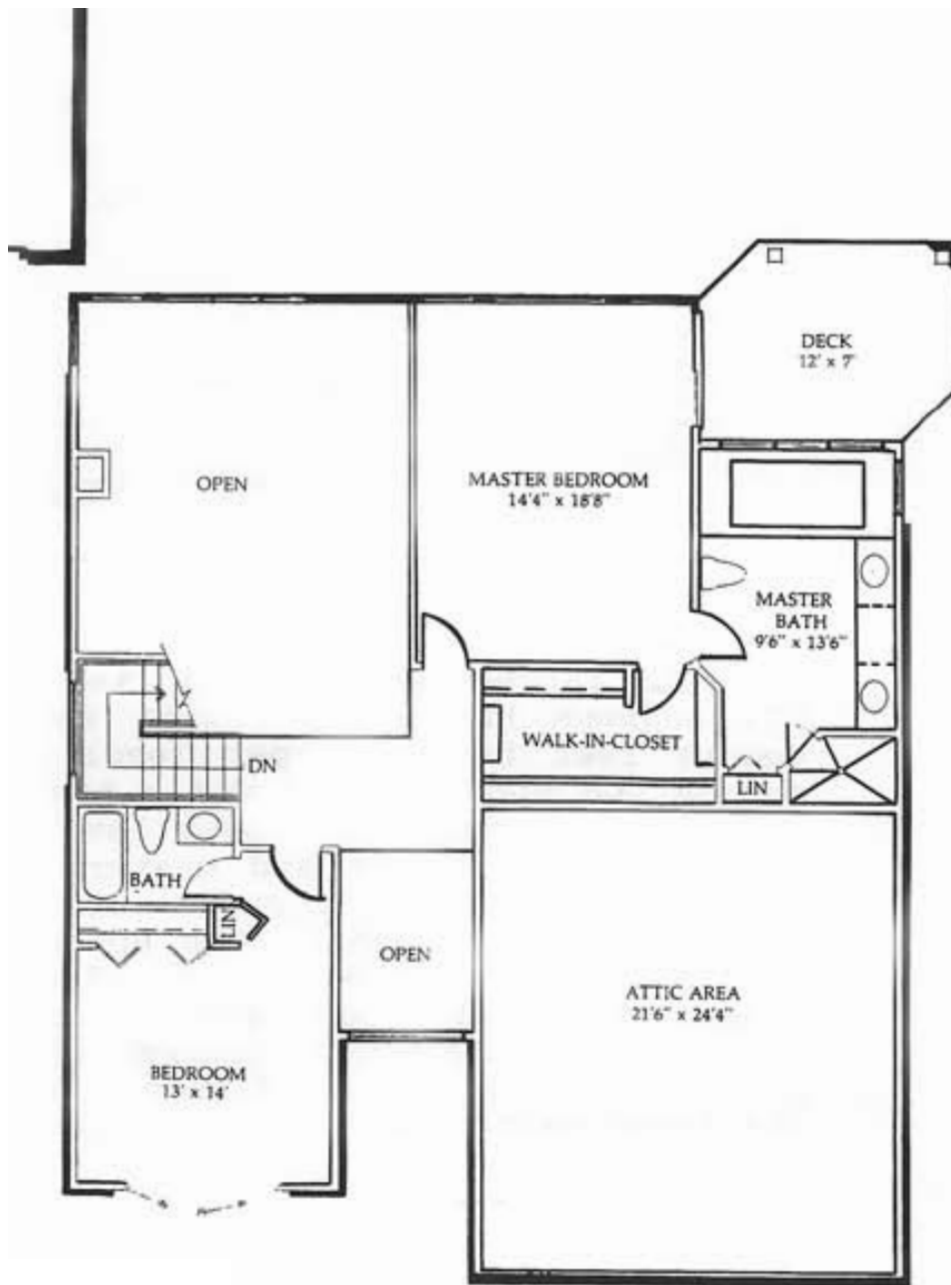

St. Andrews

The largest and the only two story home in “THE WOODS,” the St. Andrews has 1,445 square feet on the main level and 975 square feet on the upper level. Two bedrooms and two baths occupy the upper level, while the living, dining, kitchen and bedroom/den occupy the lower level. The master suite features a large walk-in closet and master bath. A private deck off the master suite offers a spectacular view of the golf course. A vaulted ceiling open to the upper level provides a view of the living area from the master suite. Spacious living and dining areas, in addition to the breakfast nook, are all afforded a view of the golf course. An impressive two story entrance gives the St. Andrews that look of elegance. A bedroom/den is located off the foyer next to a large main floor bathroom.

Main Level
1,445 Square Feet

St. Andrews

Total Square Feet 2,420

At time of printing all information was correct. Developers reserve the right to make any necessary changes.

Second Level
975 Square Feet

St. Andrews

Total Square Feet 2,420

At time of printing all information was correct. Developers reserve the right to make any necessary changes.