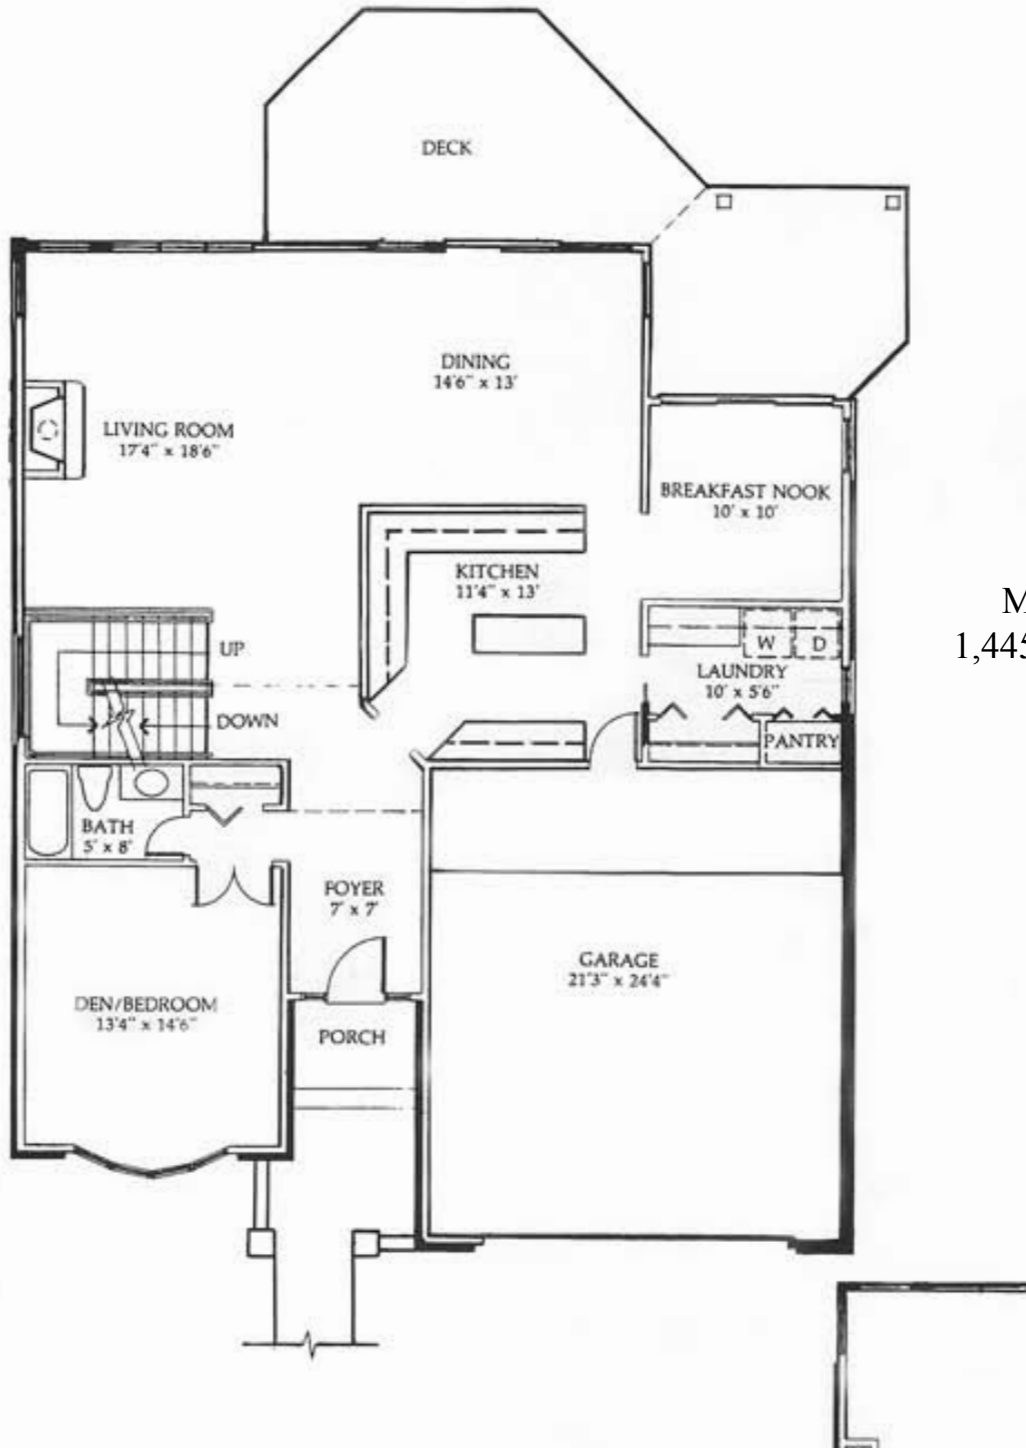

St. Andrews

The largest and the only two story home in “THE WOODS,” the St. Andrews has 1,445 square feet on the main level and 975 square feet on the upper level. Two bedrooms and two baths occupy the upper level, while the living, dining, kitchen and bedroom/den occupy the lower level. The master suite features a large walk-in closet and master bath. A private deck off the master suite offers a spectacular view of the golf course. A vaulted ceiling open to the upper level provides a view of the living area from the master suite. Spacious living and dining areas, in addition to the breakfast nook, are all afforded a view of the golf course. An impressive two story entrance gives the St. Andrews that look of elegance. A bedroom/den is located off the foyer next to a large main floor bathroom.

Main Level
1,445 Square Feet

St. Andrews

Total Square Feet 2,420

At time of printing all information was correct. Developers reserve the right to make any necessary changes.

Second Level
975 Square Feet

St. Andrews

Total Square Feet 2,420

At time of printing all information was correct. Developers reserve the right to make any necessary changes.